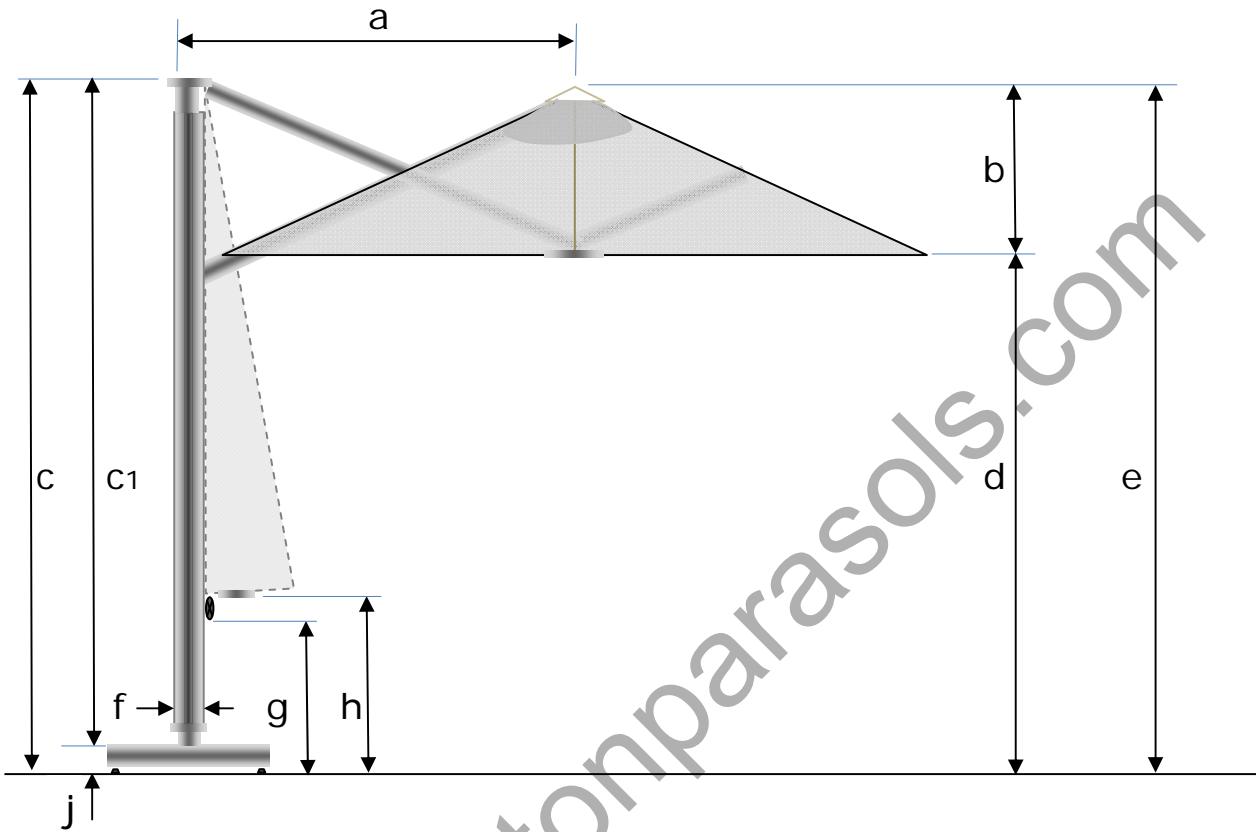

MALAGA PARASOL

	Dimensions in cm	2.5m sq	3.0m sq	Ø 3.5m
a	Mast to canopy centre	190	225	190
b	Canopy depth	70	70	70
c	Mast height incl. base	283	283	283
c1	Mast height	270	270	270
d	Headroom height	210	210	210
e	Apex height	280	285	280
f	Mast size (square)	10x10	10x10	10x10
g	To bottom edge of knob	60	35	70
h	Closed clearance height	70	45	80
j	Pedestal base height with 2 layers of concrete slabs	18	18	18

All dimensions are approximate.

SINGLE CANOPY CONFIGURATION

Square mast = 100mm x 100mm

www.mortonparasols.com

DOUBLE CANOPY CONFIGURATION

Square mast = 100mm x 100mm

Gap for rain gutter = 100mm