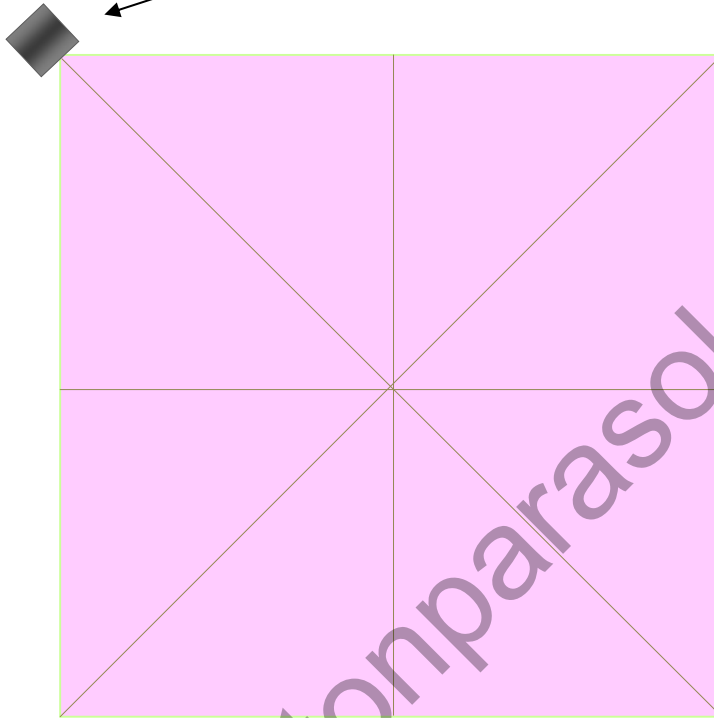

MALAGA PARASOL

	Dimensions in cm	2.5m sq	3.0m sq	Ø 3.5m
a	Mast to canopy centre	190	225	190
b	Canopy depth	70	70	70
c	Mast height incl. base	283	283	283
c1	Mast height	270	270	270
d	Headroom height	210	210	210
e	Apex height	280	285	280
f	Mast size (square)	10x10	10x10	10x10
g	To bottom edge of knob	60	35	70
h	Closed clearance height	70	45	80
j	Pedestal base height with 2 layers of concrete slabs	18	18	18

All dimensions are approximate.

SINGLE CANOPY CONFIGURATION

Square mast = 100mm x 100mm

www.mortonparasols.com

DOUBLE CANOPY CONFIGURATION

Square mast = 100mm x 100mm

Gap for rain gutter = 100mm