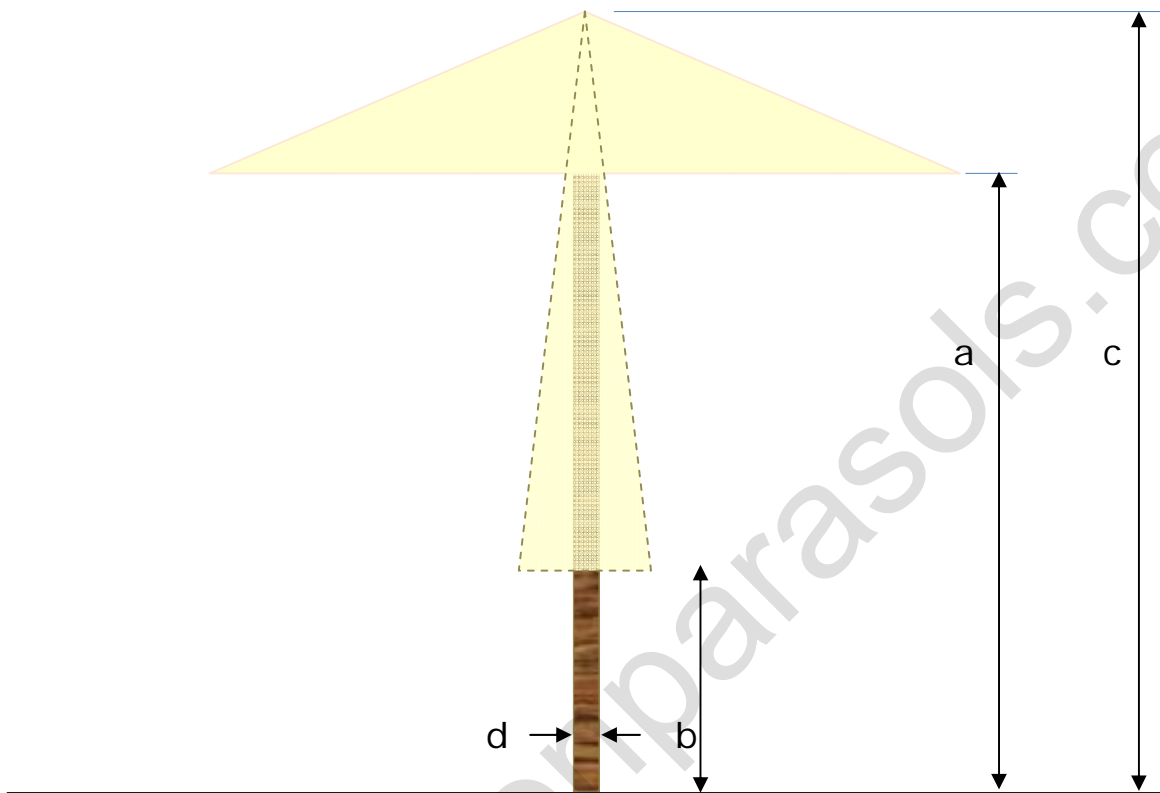

TRIESTE BAMBOO PARASOL

	Dimensions in cm	2.5m Oct	3.0m Oct	3.5m Oct	4.0m Oct	2.1m square	2.6m square	3.0m square	3.4m square	2.0m x 3.0m Rect	2.5m x 3.5m Rect
a	Headroom height	210	210	210	210	213	210	226	242	210	213
b	Table clearance (no valance)	124	105	89	83	110	86	80	80	92	76
c	Apex height	265	270	280	280	275	290	305	337	288	300
d	Mast diameter	3.8	4.8	4.8	5.8	3.8	4.8	4.8	5.8	4.8	5.8
	Number of spokes	8	8	8	8	4	8	8	8	6	8
	Spoke size (section)	2.8x2	2.8x2	3.5x2	3.5x2	3.5x2	3.5x2	3.5x2	3.5x2	2.8x2	3.5x2
	Weight (Kg)	8	13	15	22	26	13	15	18	17	23

All dimensions are approximate.